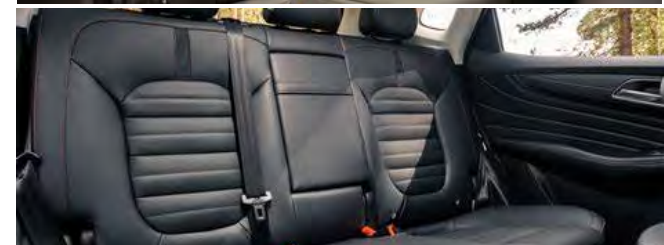

06 AIRBAGS	
POWER TAILGATE	
HILL ASSIST & DESCENT CONTROL	
360 DEGREE VIEW CAMERA W/ GUIDELINE, FRONT & REAR PARKING SENSOR	
COMFORT AND CONVENIENCE	
WIRELESS CHARGER	
KEY LESS ENTRY & START	
AIR QUALITY MANAGEMENT	
7" VIRTUAL INSTRUMENT CLUSTER	
THREE ZONE CLIMATRONIC AIRCON	
MEMORY PACKAGE FOR FRONT SEATS & ORV MIRRORS	
PANORAMIC SUNROOF	
TOUCH INFOTAINMENT SYSTEM (4D PARKING VIEW+WIFI)	
ILLUMINATED GLOVE BOX WITH COOLING	
CRUISE CONTROL	
ENTERTAINMENT	
BLUETOOTH CONNECTIVITY	
USB PORTS	
APPLE CARPLAY	
ANDROID AUTO	