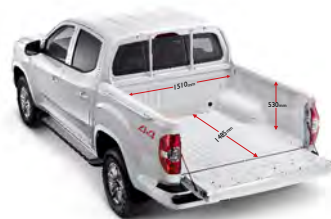

MG T60

SPECIFICATIONS

BASIC PARAMETER

LENGTH/WIDTH/HEIGHT(MM)	5365*1900*1809
WHEEL BASE(MM)	3155
GROUND CLEARANCE (MM)	215
CARGO BED (CAPACITY) LENGTH/WIDTH/HEIGHT	1485*1510*530

POWER PERFORMANCE

ENGINE MODEL	2.4L PETROL (MITSUBISHI)
ENGINE TORQUE (NM)	200
ENGINE POWER KW(PS)	105 (142)
TRANSMISSION	5-SPEED MANUAL
LSD (LIMITED SLIP DIFFERENTIAL)	•

CHASSIS & SUSPENSION

DOUBLE WISHBONE FRONT SUSPENSION	•
LEAF SPRING REAR SUSPENSION	•
FRONT AND REAR DISC BRAKE	•
WHEEL	R16 ALLOY WHEEL

EXTERIOR

HALOGEN HEADLIGHTS WITH REAR FOG LAMPS
SIDE STEP
BODY COLOR FRONT AND REAR BUMPER
FRONT AND REAR BUMPER BEAM

INTERIOR

FABRIC SEATS
6 WAYS ADJUSTABLE MANUAL DRIVER SEAT
4 WAYS ADJUSTABLE MANUAL CO-DRIVER SEAT
INDOOR HANDGRIP

SAFETY AND SECURITY

ABS, EBD, ESP, EBA
TPMS
FRONT AIRBAGS (DRIVER & FR PASSENGER)

REAR WINDOW DEFROSTER
REAR PARKING SENSOR
CENTRAL LOCK
4 POWER WINDOWS
INNER & OUTER ROPE HOOK
COMFORT AND CONVENIENCE
MANUAL AIRCON + REAR A/C VENTS
REMOTE KEY
FRONT 12V POWER SUPPLY
ENTERTAINMENT
BLUETOOTH CONNECTIVITY
USB PORTS
RADIO
MP3
4 SPEAKERS

Stallion MG Automobiles Limited

180A, Akin Adesola / Kofo Abayomi Street, Victoria Island, PO Box 54767 Lagos.
Tel: +234 (0) 81 | 277 7777 | Email: info@mgmotor.com.ng